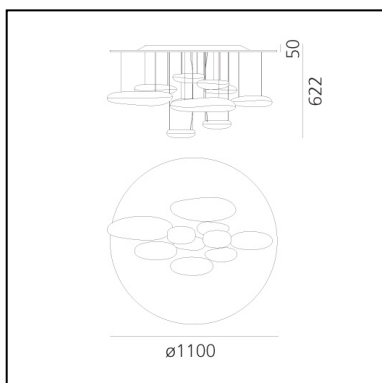

LUMINAIRE

- Watt: **320W**
- Voltage: **220V-240V**
- Delivered lumens output: **6600lm**
- CCT: **3000K**

DESCRIPTION

Lamp available in the suspension and ceiling versions. "A ceiling fixture that places a floating assembly of large pebbles below a simple modern aluminium disc. These in turn reflect each other bouncing light between their taught bio - morphic surfaces and reflecting the environment around them. During the day the piece acts as a sculptural object reflecting the dynamics of natural light and the movement of people around them. Die-cast aluminium lighting units; reflective units made of injection-moulded thermoplastic material with metallic finish; die-cast aluminium reflector.

PRODUCT CODE: 1396110A

FEATURES

- Article Code: **1396110A**
- Colour: **Polished chrome**
- Installation: **Ceiling**
- Material: **Aluminium, ABS, steel**
- Series: **Design Collection, Hydro**
- Environment: **Indoor**
- Area contract: **Hospitality, Office, Residential**
- Emission: **Indirect**
- design by: **Ross Lovegrove**

DIMENSIONS

- Height: **cm 60**
- Diameter: **cm 110**
- Glow Wire Test: **960°**

NOT INCLUDED SOURCES

- Category: **HALO**
- Number: **2**
- Lbs: **Qt-de12**
- Watt: **160W**
- Socket: **R7s**
- Color Rendering: **1a**
- Color temperature (K): **2950K**
- Duration (h): **2000h**

ALTERNATIVE SOURCES